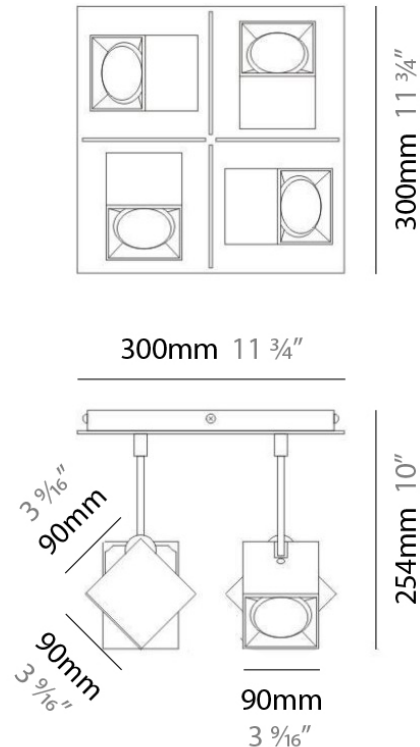

PROJECT	
TYPE	
NOTES	
QUANTITY	
DATE	

DAU SURFACE

D92020

GENERAL

Series: Dau
Brand: Milan
Division: Design
Mounting Type: Surface
Mounting Location: Ceiling
Subcategory: Pendant

PHYSICAL

Shape: Square
Length (mm): 300
Length (in): 11 3/4
Width (mm): 300
Width (in): 11 3/4
Height (mm): 254
Height (in): 10
Weight (kg): 3.27
Weight (lbs): 7.2
Fixture Material: Aluminum

ELECTRICAL

Number of Lamps: 4
Lamp Type: LED Retrofit
Lamp Shape: MR16
Bulb Included: Bulb Not Included
Total Output Wattage (W): 20
Max. Wattage Per Lamp (W): 5
Lamp Base: GU10
Input Voltage (V): 120

LED

Delivered Lumen Range: 1000 - 1999 lm

OPTICAL

RATINGS AND CERTIFICATIONS

Certified By: CSA Certified to UL and CSA Standards
IP rating: IP20